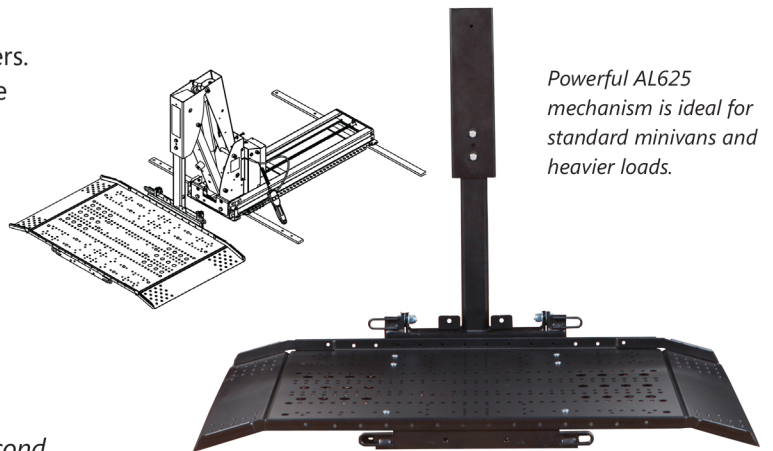

Hybrid Van Lifts AL625 / AL625HD

Ideal for Full-size and Mini Vans

Ideal for minivans and full-size vans, the AL625's universal design accommodates virtually all power chairs and scooters. Easy one-button loading works for those unable to operate a boom lift. Available in 350 lbs. and heavy-duty 400 lbs. capacities.

Features & Benefits

- Accommodates virtually all scooters and power chairs
- No scooter or chair modifications required.
- Drive on/Drive off dual entry platform
- Easy one-button operation
- No drilling required on most applications
- Connects to existing third row seat hardware, saves second row seating

Powerful AL625 mechanism is ideal for standard minivans and heavier loads.

AL625 HD model with heavy-duty 400 lbs. capacity

Specifications	AL625 Hybrid Van Lift	AL625HD Hybrid Van Lift
Accommodates	Power Chairs & Scooters	Power Chairs & Scooters
Lifting Capacity	350 lbs. (160 kg)	400 lbs. (181 kg)
Installed Weight	170 lbs. (77 kg)	173 lbs. (78.5 kg)
Platform Size	26.5" x 44"	26.5" x 44"
Securement	Manual Straps	Manual Straps
Options	Self-tensioning straps, battery pack, wireless remotes	Self-tensioning straps, battery pack, wireless remotes
Warranty	3-year transferable	3-year transferable