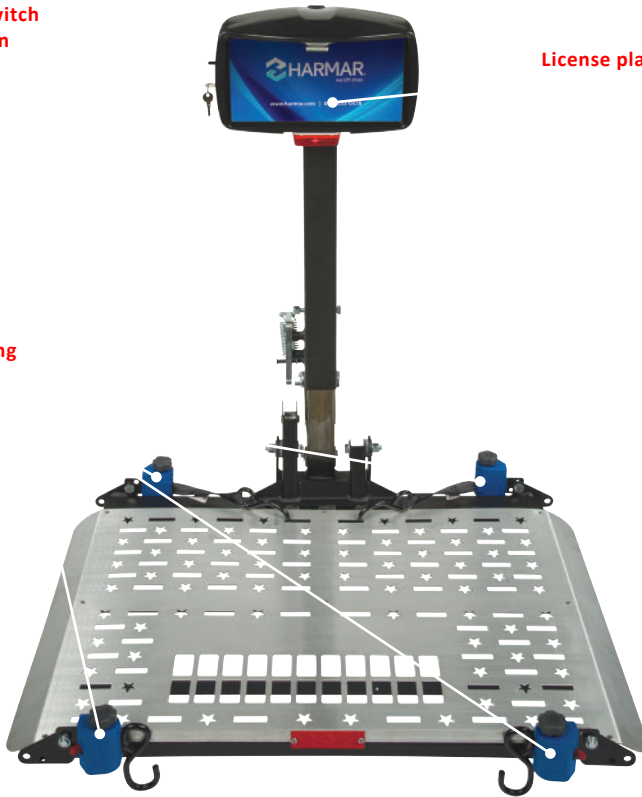

Single switch operation

License plate mount

4-self tensioning w retractors

I am a caretaker for my father and this lift made it possible for me to take my dad to go out to eat and meet with friends and family. He now feels a sense of freedom and enjoys trips big and small.

AL500 PRODUCT SPECIFICATIONS

LIFTING CAPACITY	350 lb
ACCOMMODATES	Power wheelchairs
INSTALLED WEIGHT	75 lb
PLATFORM SIZE	26" x 39"
HITCH CLASS	II or greater
POWERED	Fully powered
WARRANTY	3-year
INCLUDED	- AL107 hitch post - AL123 class III hitch adapter - License plate mount
SECUREMENT	4 self-tensioning Q'Strait retractors - Battery pack
AVAILABLE OPTION(S)	- Cover - License plate riser - Swing-away

AL500HD PRODUCT SPECIFICATIONS

LIFTING CAPACITY	400 lb
ACCOMMODATES	Power wheelchairs
INSTALLED WEIGHT	77 lb
PLATFORM SIZE	26" x 39"
HITCH CLASS	III or greater
POWERED	Fully powered
WARRANTY	3-year
INCLUDED	- AL107 hitch post - AL123HD class III heavy duty hitch adapter - License plate mount
SECUREMENT	4 self-tensioning Q'Strait retractors - Battery pack
AVAILABLE OPTION(S)	- Cover - License plate riser - Swing-away